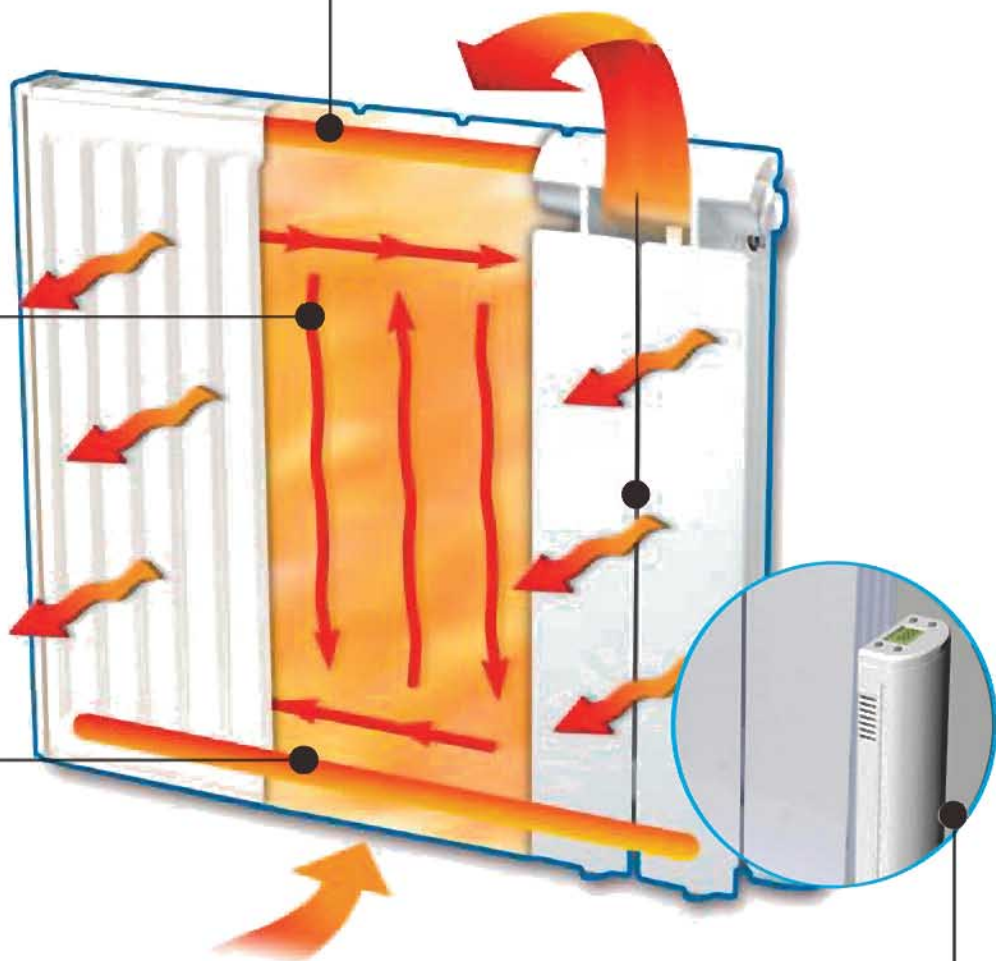

How it Works...

Heating body
made in aluminium
or steel, both metals
favour circulation as
well as optimum
heat retention

**High capacity
thermodynamic fluid,**
especially designed for
Intelli Heat in order to
perfectly meet all the
technological obligations
and comfort requests.

Heating resistance
The element on the bottom
of the radiator is double
insulated allowing
the unit to be installed
on a ring without earth.

Electronic regulation
Allows the management of
temperature with an accuracy
to 1/10th of a degree controlling
the flow of electricity,
despite variation of external
temperature.